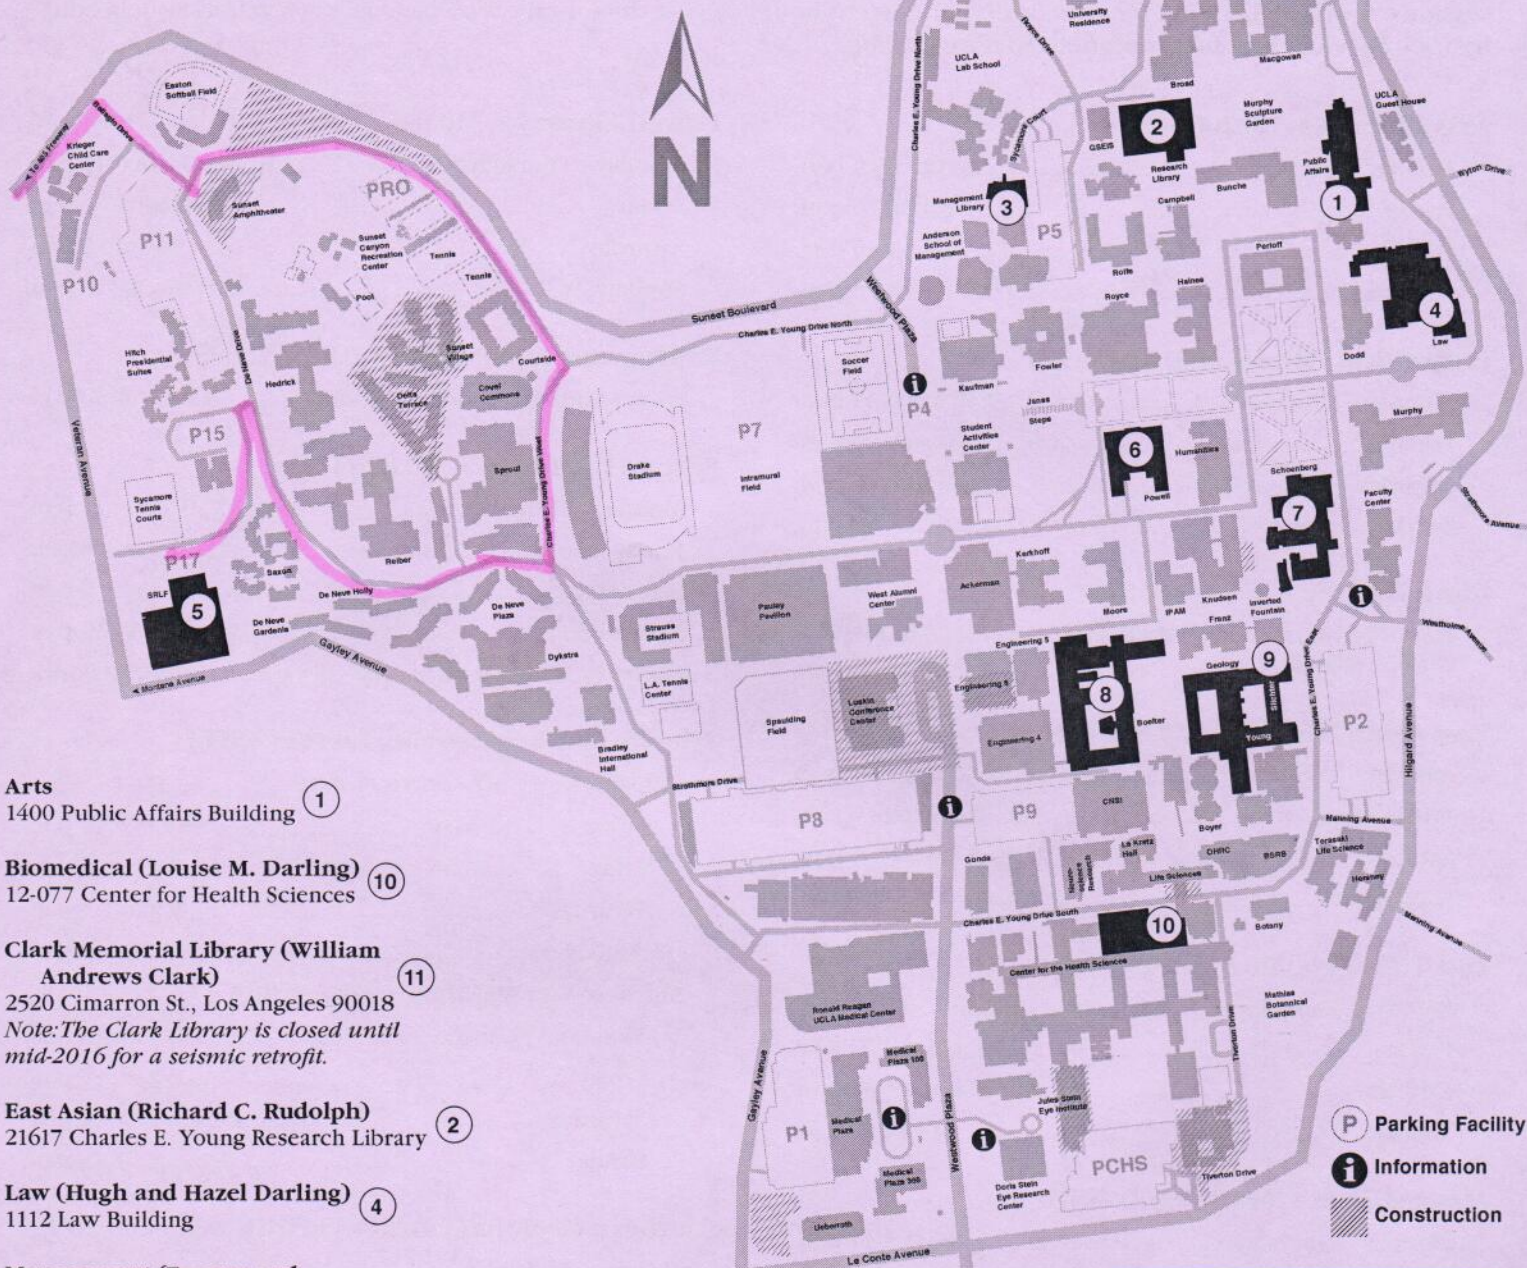

## Campus Libraries

[www.library.ucla.edu](http://www.library.ucla.edu)

**Arts**  
1400 Public Affairs Building ①

**Biomedical (Louise M. Darling)**  
12-077 Center for Health Sciences ⑩

**Clark Memorial Library (William Andrews Clark)**  
2520 Cimarron St., Los Angeles 90018  
*Note: The Clark Library is closed until mid-2016 for a seismic retrofit.*

**East Asian (Richard C. Rudolph)**  
21617 Charles E. Young Research Library ②

**Law (Hugh and Hazel Darling)**  
1112 Law Building ④

**Management (Eugene and Maxine Rosenfeld)**  
Rosenfeld Library Building ③

**Southern Regional Library Facility** ⑤  
305 DeNeve Drive

**UCLA Library Special Collections**  
**History and Special Collections for the Sciences** ⑩  
Biomedical Library, fourth floor

**Research Library, Performing Arts, and University Archives** ②  
Research Library, A level